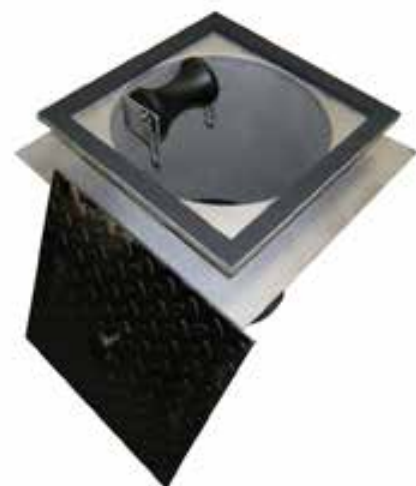

Quad Under Deck Storage System

Standard Order Code: LR-3122

Jumbo Order Code: LR-3121

- Removable A4 316 stainless steel lid
- Flush tile finish
- Retractable protection wheel
- Fixing point to secure lane rope end