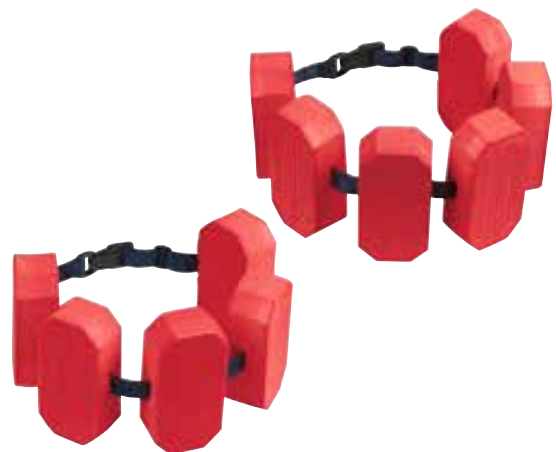

## Swim Disc

Order Code: 9602

- Click system
- Perfect for learning to swim
- Decrease the discs used as confidence grows
- 6 discs per pack

## Swimming Belt

5 Floats Order Code: 9662

6 Floats Order Code: 9663

- Quick fastener
- High grade swimming belt
- 5 floats - 15-30kg
- 6 floats - 30-60kg