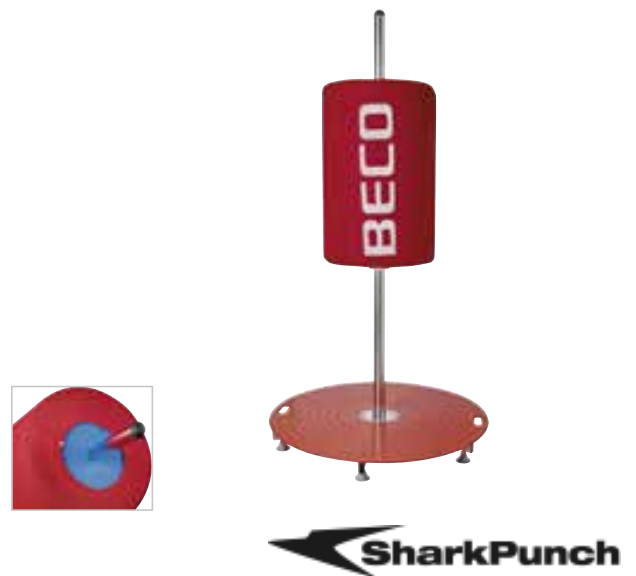

### SharkPole

Order Code: 96057

- Manufactured in PVC and high quality stainless steel
- Suitable for water depth of 130-150cm
- 1.8m in height
- 12 suction cups
- Diameter 90cm

### SharkPunch

Order Code: 96135

- Adjustable height
- Weighs 3.8kg
- Used in conjunction with SharkPole
- Diameter 50cm, height 75cm