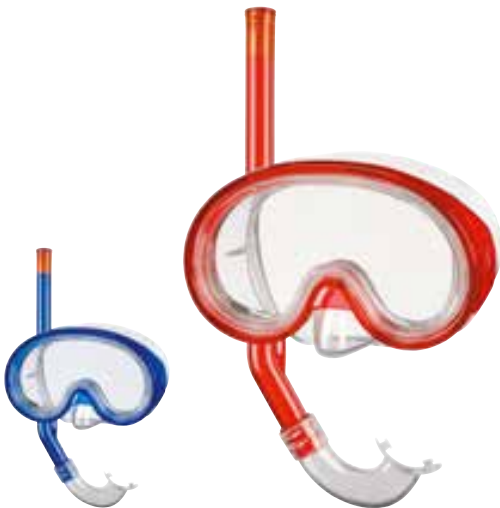

HAVANNA 8+ Snorkel Set

Order Code: 99005

- Mask and snorkel set
- Suitable for 8 years and above
- Available in red or blue